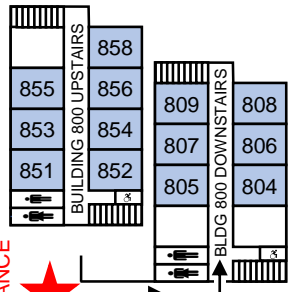

SINGLE FILE PARKING ON THE RIGHT SIDE OF THE ASPHALT AROUND FOOTBALL FIELD

SINGLE FILE PARKING

PARKING

S. J. Welsh Middle 1500 W. McNeese St.

PARKING

WEST ENTRANCE

EAST ENTRANCE

PARKING

PARKING

COURTYARD
• May also eat lunch here

PARKING

PARKING

PARKING

PARKING

FRONT OF SCHOOL

PARKING

McNEESE STREET

McNEESE STREET

McNEESE STREET

◀ NELSON RD.

LAKE ST. ▶